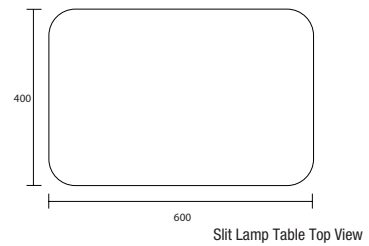

## Technical Specifications

Dimensions	Same as above pictures
Weight	26kg (incl. Table top for auto refractor)
	29kg (incl. Table top for Slit Lamp HS-5000)
Power Supply	AC 220-230V, 50/60Hz
Travel Length	250mm
Speed	22mm/sec(under 40kg), 11mm/sec(under 60kg)
Load	Max 60kg
Others	Up, down movement operation pedal included