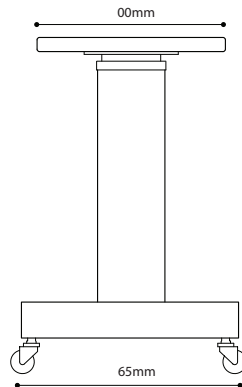

## Technical Specifications

Dimensions	Same as above pictures
Weight	26kg (incl. Table top for auto refractor)
	29kg (incl. Table top for Slit Lamp HS-5000)
Power Supply	AC 220-230V, 50/60Hz
Travel Length	250mm
Speed	22mm/sec(under 40kg), 11mm/sec(under 60kg)
Load	Max 60kg
Others	Up, down movement operation pedal included