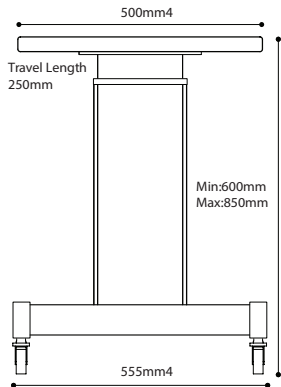

## Technical Specifications

Dimensions	Same as above pictures
Weight	26kg (incl. Table top for auto refractor)
	29kg (incl. Table top for Slit Lamp HS-5000)
Power Supply	AC 220-230V, 50/60Hz
Travel Length	250mm
Speed	22mm/sec(under 40kg), 11mm/sec(under 60kg)
Load	Max 60kg
Others	Up, down movement operation pedal included