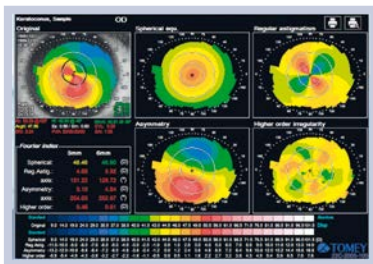

## QUALITY IN DETAIL

The TMS-4N guarantees high resolution with more than 60,000 data points. In addition the very short acquisition time (0.033 sec) assures you to get sharpest images for highest accuracy. The light cone – with our light cone you get perfect results thanks to eliminating the eyebrow and nose shadows.

## TMS-4N HAS THE COMPREHENSIVE SOFTWARE:

Single, dual, multiple map view, comparing former data with new results, everything is possible with our new **TMS-4N**. Just customise your personal map with your favourite scale up to your special needs. The Fourier analysis provides refractive information in 3 & 6 mm diameter range and also displays the spherical equivalent, regular Astigmatism, asymmetry and higher order irregularity. Additional software applications such as Klyce statistics, Keratoconus screening, enhanced height and height change maps are also available. If you are already a TMS user you can easily import all data into the new software.

Single analysis

Multiple map

Power difference

Fourier analysis

Database overview

Keratoconus screening