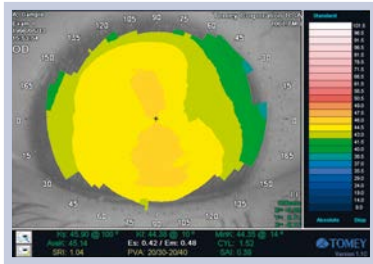

## QUALITY IN DETAIL

The TMS-4N guarantees high resolution with more than 60,000 data points. In addition the very short acquisition time (0.033 sec) assures you to get sharpest images for highest accuracy. The light cone – with our light cone you get perfect results thanks to eliminating the eyebrow and nose shadows.

## TMS-4N HAS THE COMPREHENSIVE SOFTWARE:

Single, dual, multiple map view, comparing former data with new results, everything is possible with our new **TMS-4N**. Just customise your personal map with your favourite scale up to your special needs. The Fourier analysis provides refractive information in 3 & 6 mm diameter range and also displays the spherical equivalent, regular Astigmatism, asymmetry and higher order irregularity. Additional software applications such as Klyce statistics, Keratoconus screening, enhanced height and height change maps are also available. If you are already a TMS user you can easily import all data into the new software.

## SPECIFICATIONS

MEASUREMENT	
Measurement type	Ring cone
Ring numbers	25
Measurement points	6,400 maximum
Measurement points on a ring	256
Minimum / maximum ring diameter	∅ 0.46 to 8.8 mm (43 D)
Spherical measurement range	5.5 to 10.0 mm (61.36 to 33.75 D)
Spherical measurement accuracy	±0.02 mm (spherical)
Alignment	Manual with auto-correction
MAIN UNIT	
Display	5.7 inch color LCD
Dimensions WDH	296 x 508 x 448 mm
Weight	14 kg
Power supply	AC 100 to 240 V, 50 / 60 Hz 45 to 55 VA