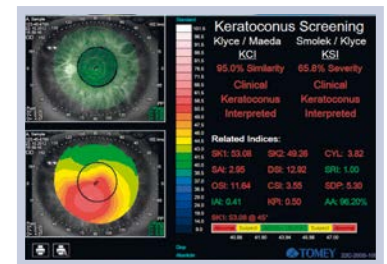

## QUALITY IN DETAIL

The TMS-4N guarantees high resolution with more than 60,000 data points. In addition the very short acquisition time (0.033 sec) assures you to get sharpest images for highest accuracy. The light cone – with our light cone you get perfect results thanks to eliminating the eyebrow and nose shadows.

## TMS-4N HAS THE COMPREHENSIVE SOFTWARE:

Single, dual, multiple map view, comparing former data with new results, everything is possible with our new **TMS-4N**. Just customise your personal map with your favourite scale up to your special needs. The Fourier analysis provides refractive information in 3 & 6 mm diameter range and also displays the spherical equivalent, regular Astigmatism, asymmetry and higher order irregularity. Additional software applications such as Klyce statistics, Keratoconus screening, enhanced height and height change maps are also available. If you are already a TMS user you can easily import all data into the new software.

Single analysis

Multiple map

Power difference

Fourier analysis

Database overview

Keratoconus screening

## SPECIFICATIONS

MEASUREMENT	
Measurement type	Ring cone
Ring numbers	25
Measurement points	6,400 maximum
Measurement points on a ring	256
Minimum / maximum ring diameter	∅ 0.46 to 8.8 mm (43 D)
Spherical measurement range	5.5 to 10.0 mm (61.36 to 33.75 D)
Spherical measurement accuracy	±0.02 mm (spherical)
Alignment	Manual with auto-correction
MAIN UNIT	
Display	5.7 inch color LCD
Dimensions WDH	296 x 508 x 448 mm
Weight	14 kg
Power supply	AC 100 to 240 V, 50 / 60 Hz 45 to 55 VA