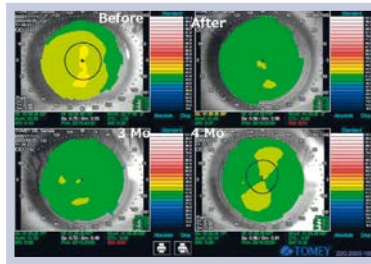

## QUALITY IN DETAIL

The TMS-4N guarantees high resolution with more than 60,000 data points. In addition the very short acquisition time (0.033 sec) assures you to get sharpest images for highest accuracy. The light cone – with our light cone you get perfect results thanks to eliminating the eyebrow and nose shadows.

## TMS-4N HAS THE COMPREHENSIVE SOFTWARE:

Single, dual, multiple map view, comparing former data with new results, everything is possible with our new **TMS-4N**. Just customise your personal map with your favourite scale up to your special needs. The Fourier analysis provides refractive information in 3 & 6 mm diameter range and also displays the spherical equivalent, regular Astigmatism, asymmetry and higher order irregularity. Additional software applications such as Klyce statistics, Keratoconus screening, enhanced height and height change maps are also available. If you are already a TMS user you can easily import all data into the new software.

Single analysis

Multiple map

Power difference

Fourier analysis

Database overview

Keratoconus screening