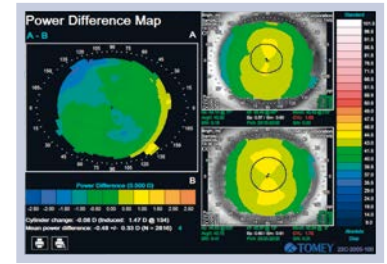

## QUALITY IN DETAIL

The TMS-4N guarantees high resolution with more than 60,000 data points. In addition the very short acquisition time (0.033 sec) assures you to get sharpest images for highest accuracy. The light cone – with our light cone you get perfect results thanks to eliminating the eyebrow and nose shadows.

## TMS-4N HAS THE COMPREHENSIVE SOFTWARE:

Single, dual, multiple map view, comparing former data with new results, everything is possible with our new **TMS-4N**. Just customise your personal map with your favourite scale up to your special needs. The Fourier analysis provides refractive information in 3 & 6 mm diameter range and also displays the spherical equivalent, regular Astigmatism, asymmetry and higher order irregularity. Additional software applications such as Klyce statistics, Keratoconus screening, enhanced height and height change maps are also available. If you are already a TMS user you can easily import all data into the new software.

Single analysis

Multiple map

Power difference

Fourier analysis

Database overview

Keratoconus screening